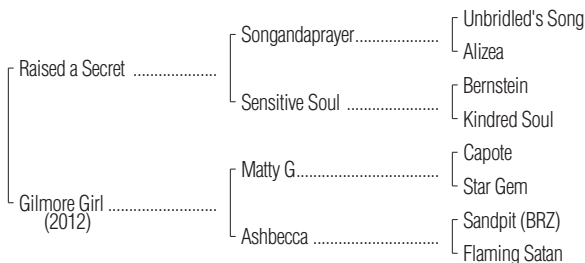

Hip No.  
54

**DARK BAY OR BROWN COLT**

Hip No.  
54

**DARK BAY OR  
BROWN COLT**  
April 24, 2019

**By RAISED A SECRET** (2010). Black-type winner of 5 races, 2 to 5, \$492,130, Harris Farm S.-R (FNO, \$57,000), 2nd Donald Valpredo California Cup Sprint S.-R (SA, \$30,000), Cary Grant S.-R (DMR, \$19,000), 3rd Los Angeles S. **[G3]** (LRC, \$12,000), Gottstein Futurity (EMD, \$9,652), Real Good Deal S.-R (DMR, \$22,000). Half-brother to black-type winner Minister of Soul. **His first foals are yearlings of 2020.** Son of black-type winner Songandaprayer, sire of 39 black-type winners, 3 champions.

**1st dam**

GILMORE GIRL, by Matty G. Unraced. Half-sister to **ANKENY HILL, Sequentially**. Dam of 3 other registered foals, 3 of racing age, including a 2-year-old of 2020, 1 to race, 1 winner--

**Lorelie G** (f. by Harbor the Gold). Winner at 2, placed at 3, 2019, \$21,717, 3rd Washington Cup Juvenile Filly S.-R (EMD, \$7,050).